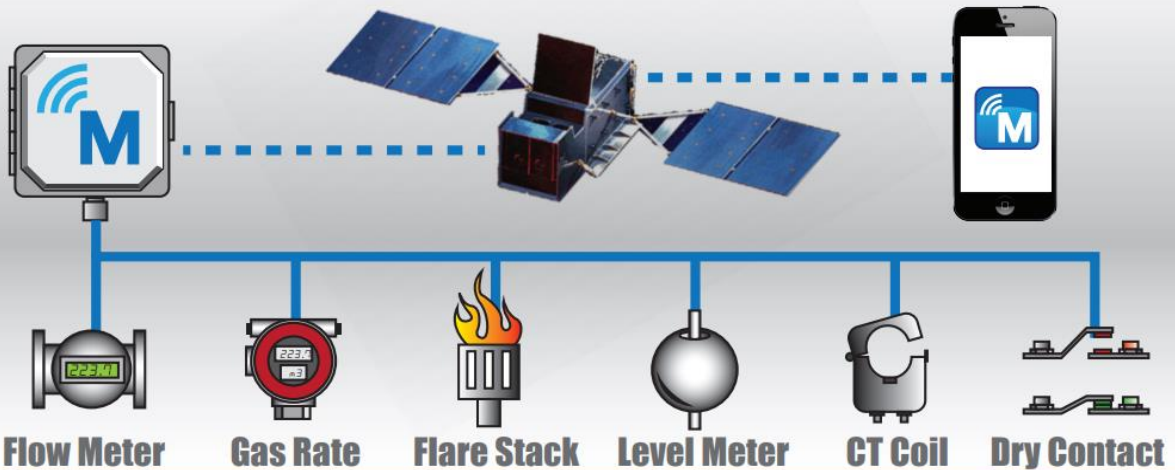

MESSENGER

Simplex Satellite Communication System

Connect To Almost Any Instrument, Anywhere!

Instrument Data & Alarms direct via DMS2, available for iOS or Android

Alarms

Levels

Flow

Analytics

Status

Vibration

Voltage

Temp.

- Economical and Extremely Low Data Rates
- Reliable & Remote Satellite Communications
 - Rugged, Versatile, Customisable
 - Up to 5 year Battery Life
 - Optional Explosion Proof Model